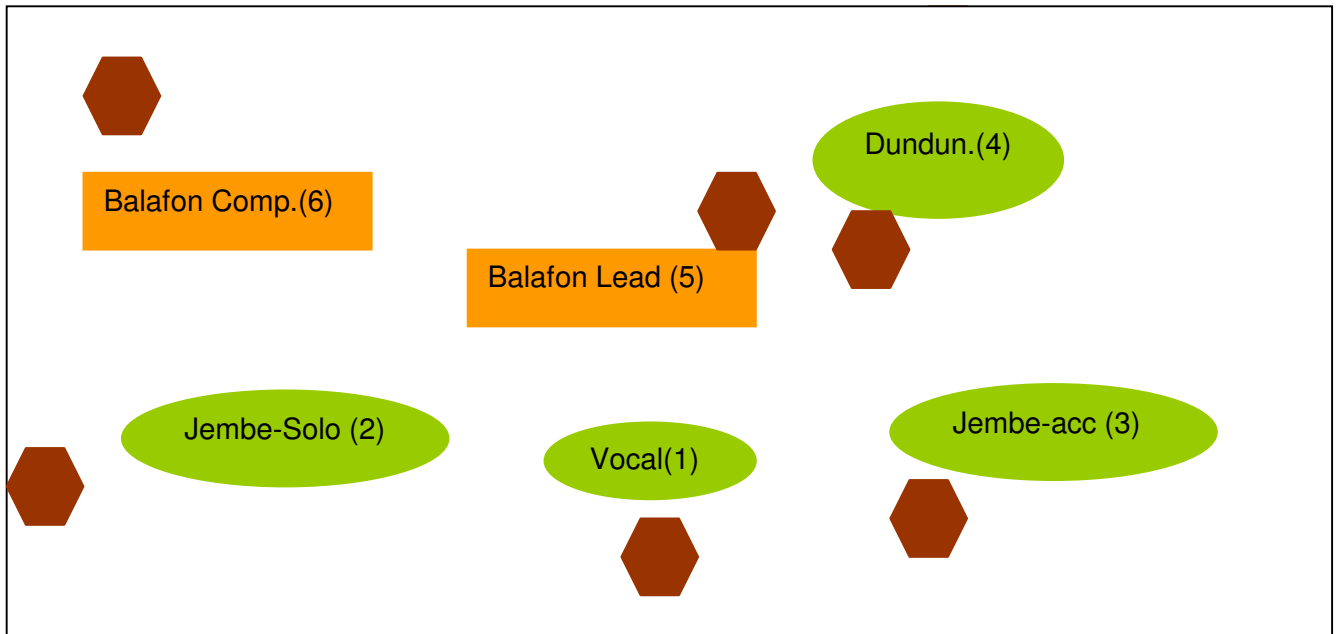

STAGE PLAN

Percussion Mania BIG

- | | | |
|------------------|---|--|
| 1) Vocal | - | 1 Mike for vocal(SM 58 o.ä.) |
| 2) Jembe-Solo | - | 2 dynamic Percussion Mikes
1 Mike for vocal (SM 58 o.ä.) |
| 3) Jembe-acc | - | 2 dynamic Percussion Mikes
1 Mike for vocal (SM 58 o.ä.) |
| 4) Dundun | - | 2 Overhead mikes |
| 5) Balafon Lead | - | 2 Condensatormikes (AKG 414 o.ä.)
1 Mike for vocal (SM 58 o.ä.) |
| 6) Balafon Comp. | - | 2 Condensatormikes (AKG 414 o.ä.)
1 Mike for vocal (SM 58 o.ä.) |

 6 Monitor boxes